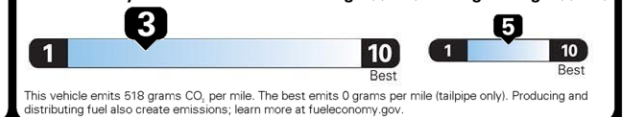

PRO-4X CONVENIENCE PACKAGE 3,390.00

Leather Appointed Seats w/Contrasting Stitching and PRO-4X Embroidery**
4-way Power Passenger Seat**
Heated Front Seats**
Auto Entry/Exit Driver Seat**
Heated Steering Wheel with Power Tilt/Telescoping**
Memory Function for Steering Wheel, Driver Seat and Outside Mirrors
Remote Engine Start
Auto-Dimming Outside Mirror with Reverse Auto Tilt**
Intelligent Around View Monitor (I-AVM) with Moving Object Detection (MOD)
Trailer Light Function Check

PRO-4X MOONROOF PACKAGE 1,490.00

Dual Panel Panoramic Moonroof w/ Tilt Slide (One-touch open/close)

PRO-4X MUD FLAPS 285.00

PRO-4X RUGGED STEP BOARDS 1,050.00

BED ASSIST GRIP 250.00

OFF ROAD PROTECTION PACKAGE 490.00

Interior Door Scuff Protection
Off-Road Adventure Kit
Adventure Medic Kit
A/S Floor Mats

ILLUMINATED KICK PLATE 350.00

DESTINATION CHARGES 1,595.00

Total* $61,380.00

**Replaces standard equipment.

EPA DOT Fuel Economy and Environment Gasoline Vehicle

Fuel Economy
17 MPG
combined city/hwy
15 city
20 highway
5.9 gallons per 100 miles

STANDARD PICKUP TRUCKS range from 14 to 27 MPG. The best vehicle rates 141 MPGe.

You spend
$6,750
more in fuel costs over 5 years compared to the average new vehicle.

Annual fuel cost
$2,850

Fuel Economy & Greenhouse Gas Rating (tailpipe only) Smog Rating (tailpipe only)

Actual results will vary for many reasons, including driving conditions and how you drive and maintain your vehicle. The average new vehicle gets 27 MPG and costs $7,500 to fuel over 5 years. Cost estimates are based on 15,000 miles per year at $3.25 per gallon. MPGe is miles per gasoline gallon equivalent. Vehicle emissions are a significant cause of climate change and smog.

fueleconomy.gov

Calculate personalized estimates and compare vehicles

Smartphone QR Code

GOVERNMENT 5-STAR SAFETY RATINGS DELIVERY

Overall Vehicle Score Not Rated
Based on the combined ratings of frontal, side and rollover. Should ONLY be compared to other vehicles of similar size and weight.

Frontal Crash Driver Passenger Not Rated
Based on the risk of injury in a frontal impact. Should ONLY be compared to other vehicles of similar size and weight.

Side Crash Front seat Rear seat Not Rated
Based on the risk of injury in a side impact.

Rollover ★★★★★
Based on the risk of rollover in a single-vehicle crash.

VEHICLE COLORS:
EXT:RED ALERT
INT: BLACK

FINAL ASSEMBLY POINT:
CANTON

TRANSPORT METHOD:
TRUCK

DEALER:
MCGAVOCK NIS SAN MARCOS
2980 S INTERSTATE 35
SAN MARCOS TX
78666

Star ratings range from 1 to 5 stars (★★★★★) with 5 being the highest.
Source: National Highway Traffic Safety Administration (NHTSA)
www.safercar.gov or 1-888-327-4236

This Vehicle qualifies for Nissan's
Security+Plus Extended Protection Plan
The only service agreement backed by Nissan Extended Services North America!
Ask your dealer for details, or call 1-800-NISSAN-1 for more information

VIN: 1N6AA1ED4MN514572
EMS:50 STATE EMISSIONS
MDL:38411-514572 A20-G
OPT: C-K03K04J02B93C03F94
F96K92N93K11K13

20201217224238AS5800

**Not actual Monroney Label. Provided for informational purposes only. Vehicle features, pricing and other information subject to change, may vary from actual vehicle content and/or Monroney label description. While Nissan makes reasonable efforts to ensure accuracy of information, Nissan is not responsible for changes, errors or omissions. See actual vehicle and/or verify information in question with your Nissan dealer.