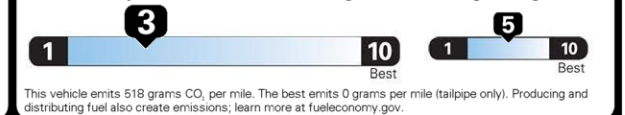

PRO-4X MOONROOF PACKAGE 1,490.00

Dual Panel Panoramic Moonroof w/ Tilt
Slide (One-touch open/close)

PRO-4X MUD FLAPS 285.00

ILLUMINATED KICK PLATE 350.00

DESTINATION CHARGES 1,695.00

Total* $59,790.00

**Replaces standard equipment.

**Not actual Monroney Label. Provided for informational purposes only. Vehicle features, pricing and other information subject to change, may vary from actual vehicle content and/or Monroney label description. While Nissan makes reasonable efforts to ensure accuracy of information, Nissan is not responsible for changes, errors or omissions. See actual vehicle and/or verify information in question with your Nissan dealer.

EPA DOT Fuel Economy and Environment Gasoline Vehicle

Fuel Economy
17 MPG
combined city/hwy
15 city
20 highway
5.9 gallons per 100 miles

STANDARD PICKUP TRUCKS range from 14 to 27 MPG. The best vehicle rates 141 MPGe.

You spend
$6,750
more in fuel costs
over 5 years
compared to the
average new vehicle.

Annual fuel cost
$2,850

Fuel Economy & Greenhouse Gas Rating (tailpipe only) Smog Rating (tailpipe only)

Actual results will vary for many reasons, including driving conditions and how you drive and maintain your vehicle. The average new vehicle gets 27 MPG and costs $7,500 to fuel over 5 years. Cost estimates are based on 15,000 miles per year at $3.25 per gallon. MPGe is miles per gasoline gallon equivalent. Vehicle emissions are a significant cause of climate change and smog.

fueleconomy.gov

Calculate personalized estimates and compare vehicles

Smartphone
QR Code

GOVERNMENT 5-STAR SAFETY RATINGS

Overall Vehicle Score Not Rated
Based on the combined ratings of frontal, side and rollover.
Should ONLY be compared to other vehicles of similar size and weight.

Frontal Crash	Driver Passenger	Not Rated
Based on the risk of injury in a frontal impact. Should ONLY be compared to other vehicles of similar size and weight.		

Side Crash	Front seat Rear seat	Not Rated
Based on the risk of injury in a side impact.		

Rollover ★★★★★
Based on the risk of rollover in a single-vehicle crash.

Star ratings range from 1 to 5 stars (★★★★★) with 5 being the highest.

Source: National Highway Traffic Safety Administration (NHTSA)
www.safercar.gov or 1-888-327-4236

This Vehicle qualifies for Nissan's

Security+Plus Extended Protection Plan

The only service agreement backed by
Nissan Extended Services North America!
Ask your dealer for details, or call 1-800-NISSAN-1
for more information

DELIVERY

VEHICLE COLORS:
EXT:GLACIER WHITE
INT: BLACK

FINAL ASSEMBLY POINT:
CANTON

TRANSPORT METHOD:
TRUCK

DEALER:
MCGAVOCK NISSAN/ROCKWALL
1700 E INTERSTATE 30
ROCKWALL TX
75087

VIN: 1N6AA1ED4MN522364
EMS:50 STATE EMISSIONS
MDL:38411-522364 QAK-G
OPT: G-K03K04J02B93C03N93
K11K13

20210324135540R15868