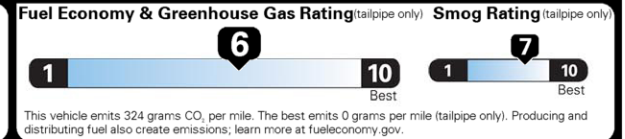

COMFORT & CONVENIENCE CONT.

2nd Row Seat Air Vents
Hill Start Assist
Intelligent Engine Brake (I-EB)
Intelligent Trace Control (I-TC)
Dual Zone Auto CFC-free Air Conditioning
Nissan Intelligent Key® with Push Button
Ignition
Remote Engine Start with Intelligent
Climate Control+
Quick Comfort™ Heated Front Seats
Leather-wrapped Steering Wheel & Shift Knob
Motion Activated Liftgate
Rear Door Alert
Divide-N-Hide®

EXTERIOR

Intelligent Auto Headlights (I-AH)
LED Daytime Running Lights (DRL)
LED Tail Lamps
Rear Spoiler with Center High-mounted
Stoplight
Dual Power Heated Outside Mirrors with LED
Turn Signal Indicators
Privacy Glass
Roof Rails
Chrome Outside & Interior Door Handles

+For more information, see dealer
owner's manual, or www.NissanUSA.com/
connect/important-information.
**Optional Equipment Replaces
Standard Where Applicable

Manufacturer's Suggested
Retail Base Price: $27,970.00

Options Included by Manufacturer
Floor Mats with Cargo Area Protector
& First Aid Kit 290.00

DESTINATION CHARGES 1,045.00

Total* $29,305.00

EPA DOT Fuel Economy and Environment Gasoline Vehicle

Fuel Economy Small SUVs range from 18 to 120 MPG.
The best vehicle rates 136 MPGe.

27 MPG
combined city/hwy
25 city
32 highway
3.7 gallons per 100 miles

You spend $0
more in fuel costs over 5 years
compared to the average new vehicle.

Annual fuel cost $1,500

Actual results will vary for many reasons, including driving conditions and how you drive and maintain your vehicle. The average new vehicle gets 27 MPG and costs $7,500 to fuel over 5 years. Cost estimates are based on 15,000 miles per year at $2.70 per gallon. MPGe is miles per gasoline gallon equivalent. Vehicle emissions are a significant cause of climate change and smog.

fuelconomy.gov

Calculate personalized estimates and compare vehicles

GOVERNMENT 5-STAR SAFETY RATINGS

Overall Vehicle Score Not Rated
Based on the combined ratings of frontal, side and rollover.
Should ONLY be compared to other vehicles of similar size and weight.

Frontal Crash Not Rated
Driver Passenger
Based on the risk of injury in a frontal impact.
Should ONLY be compared to other vehicles of similar size and weight.

Side Crash Not Rated
Front seat Rear seat
Based on the risk of injury in a side impact.

Rollover Not Rated
Based on the risk of rollover in a single-vehicle crash.

Star ratings range from 1 to 5 stars (★★★★★) with 5 being the highest.

Source: National Highway Traffic Safety Administration (NHTSA)
www.safercar.gov or 1-888-327-4236

This Vehicle qualifies for Nissan's

Security+Plus Extended Protection Plan

The only service agreement backed by
Nissan Extended Services North America!
Ask your dealer for details, or call 1-800-NISSAN-1
for more information

DELIVERY

VEHICLE COLORS:
EXT: GLACIER WHITE
INT: CHARCOAL

FINAL ASSEMBLY POINT:
TACOMA

TRANSPORT METHOD:
TRUCK

DEALER:
BOMMARITO NISSAN BALLWIN
14747 MANCHESTER ROAD
BALLWIN MO
63011

DROP SHIP:
PO#: 08255671
ENTERPRISE HOLD INDIANAPO
7111 WEST WASHINGTON ST
INDIANAPOLIS IN
46241

VIN: JN8AT2MVXLW104885
EMS: 50 STATE EMISSIONS
MDL: 22210-104885 QAK-G
OPT: A-L92C03

20190805224904AS5520

**Not actual Monroney Label. Provided for informational purposes only. Vehicle features, pricing and other information subject to change, may vary from actual vehicle content and/or Monroney label description. While Nissan makes reasonable efforts to ensure accuracy of information, Nissan is not responsible for changes, errors or omissions. See actual vehicle and/or verify information in question with your Nissan dealer.

Official Fleet